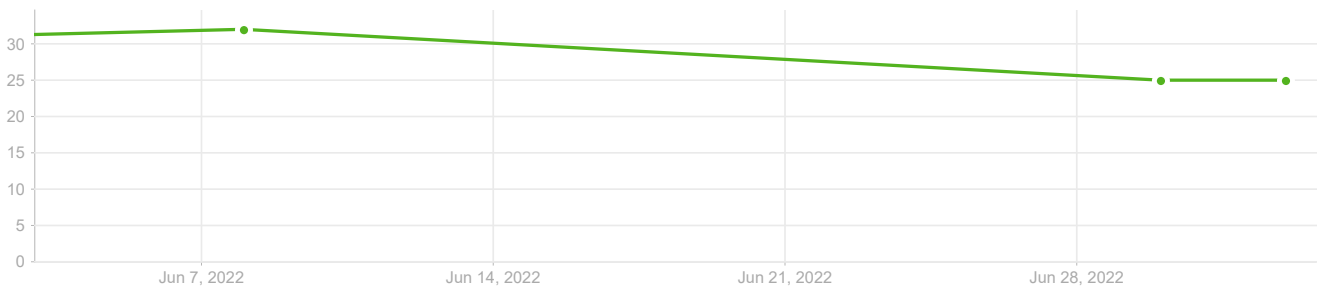

Visibility: Progress Graph

Visibility: by Search Engine

Keyword Rankings: Summary

Search engine	Top 1	In top 10	In top 50	Not in top 50
Google.co.uk	18	27 ⁺¹	46	41
Google.co.uk (Maps)	7 ⁺¹	43 ⁺²	54	33
Bing UK	0	0	0	87
Yahoo.co.uk	6 ⁺¹	10 ⁻¹	20 ⁺²	67